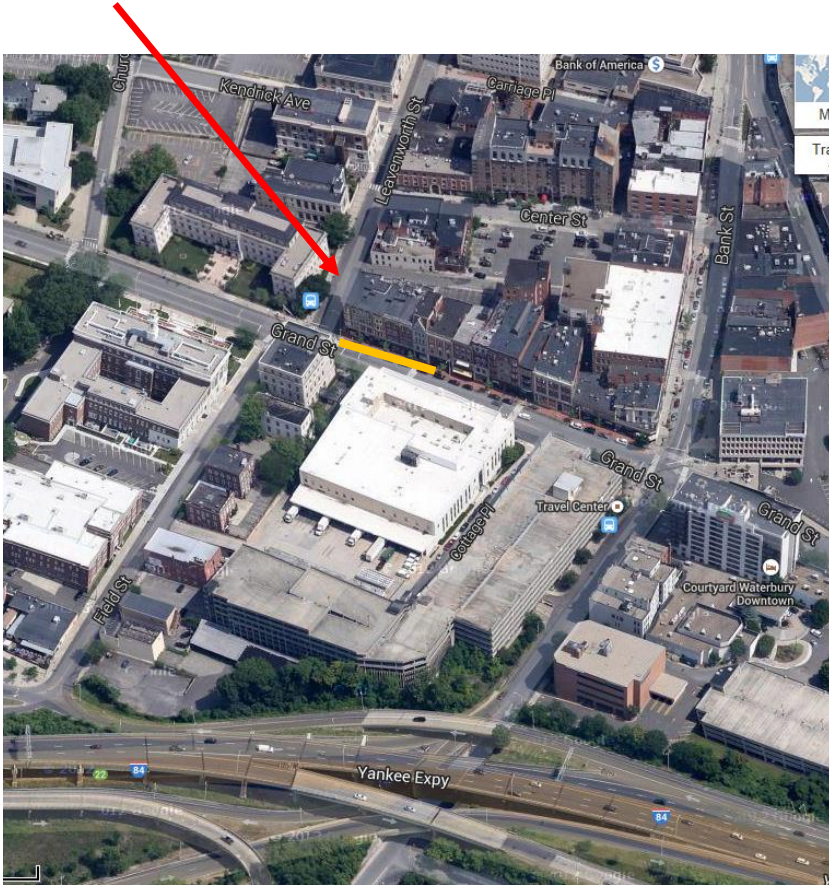

196 Grand Street Waterbury, Connecticut

John Famiglietti
Commercial Connection LLC
PO Box 830
Middlebury CT 06762
203-596-7777
john@commercial-re.com
www.commercial-re.com